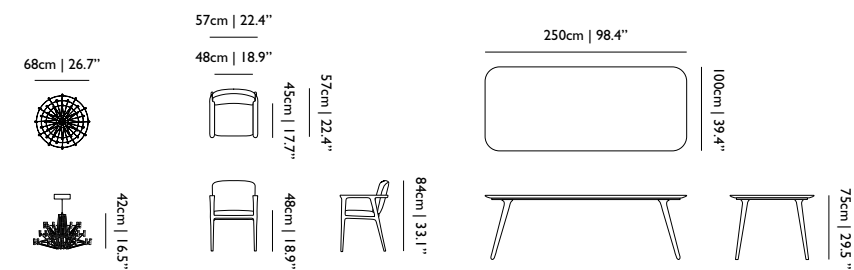

QUICK SHIPMENT PROGRAM

QUICK SHIP SET #4

Coppélia Chandelier

Small in Chrome

Zio Dining Table

250 x 100 cm | 98.4 x 39.4"

Cinnamon stained solid oak

Zio Dining Chair

Upholstered in Oray Gravel

Cinnamon stained solid oak

Eden Queen Rug

Ø 250 cm | 98.4"