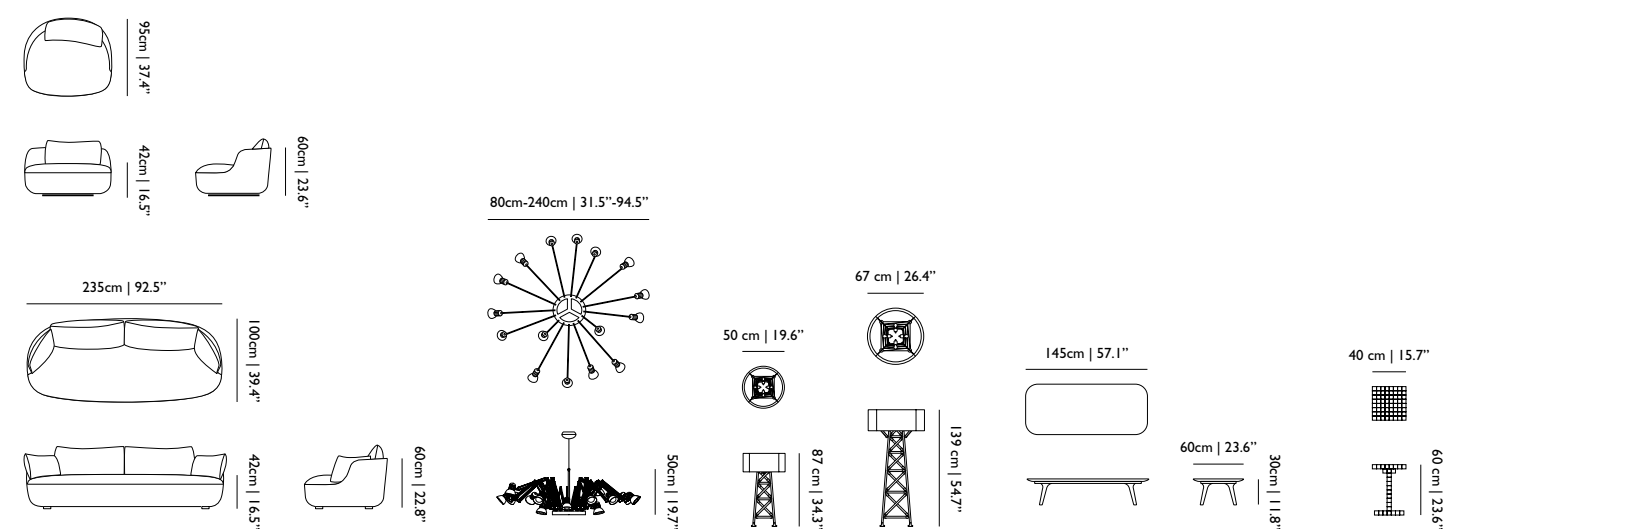

QUICK SHIPMENT PROGRAM

QUICK SHIP SET #5

Bart Sofa
Upholstered in Summit/
Twill Melange Slate

Bart Swivel
Upholstered in Liscio Perla

Chess Table

Zio Coffee Table
145 x 60 cm | 57" x 23.6"
Cinnamon stained solid oak

Dear Ingo
Black finish

Construction Lamp Medium
Black finish

Wild Rug
225 x 295 cm | 88.6" x 116"