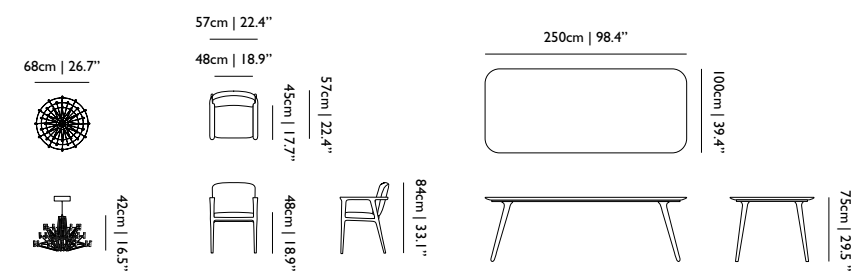

Small in Chrome

Zio Dining Table

250 x 100 cm | 98.4 x 39.4"

Cinnamon stained solid oak

Zio Dining Chair

Upholstered in Oray Gravel

Cinnamon stained solid oak

Garden of Eden Grey Rug

200 x 300 cm | 78.7 x 118.1"

QUICK SHIPMENT PROGRAM

nooi

QUICK SHIPMENT PROGRAM

QUICK SHIP SET #4

Coppélia Chandelier

Small in Chrome

Zio Dining Table