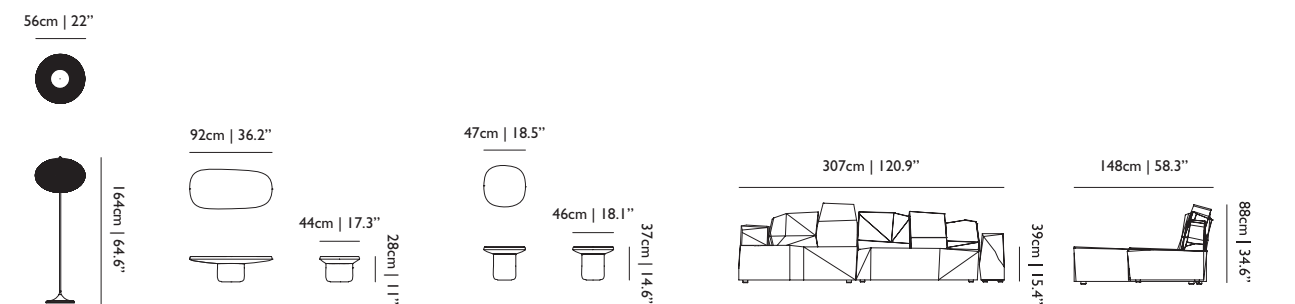

QUICK SHIPMENT PROGRAM

QUICK SHIP SET #1

Something Like This Sofa
Upholstered in Denim Indigo

Obon Tables
Grey

NR2 Floor Lamp
White

Horizon Sunrise Rectangle Rug
300 x 400 cm | 118.1 x 157.5"