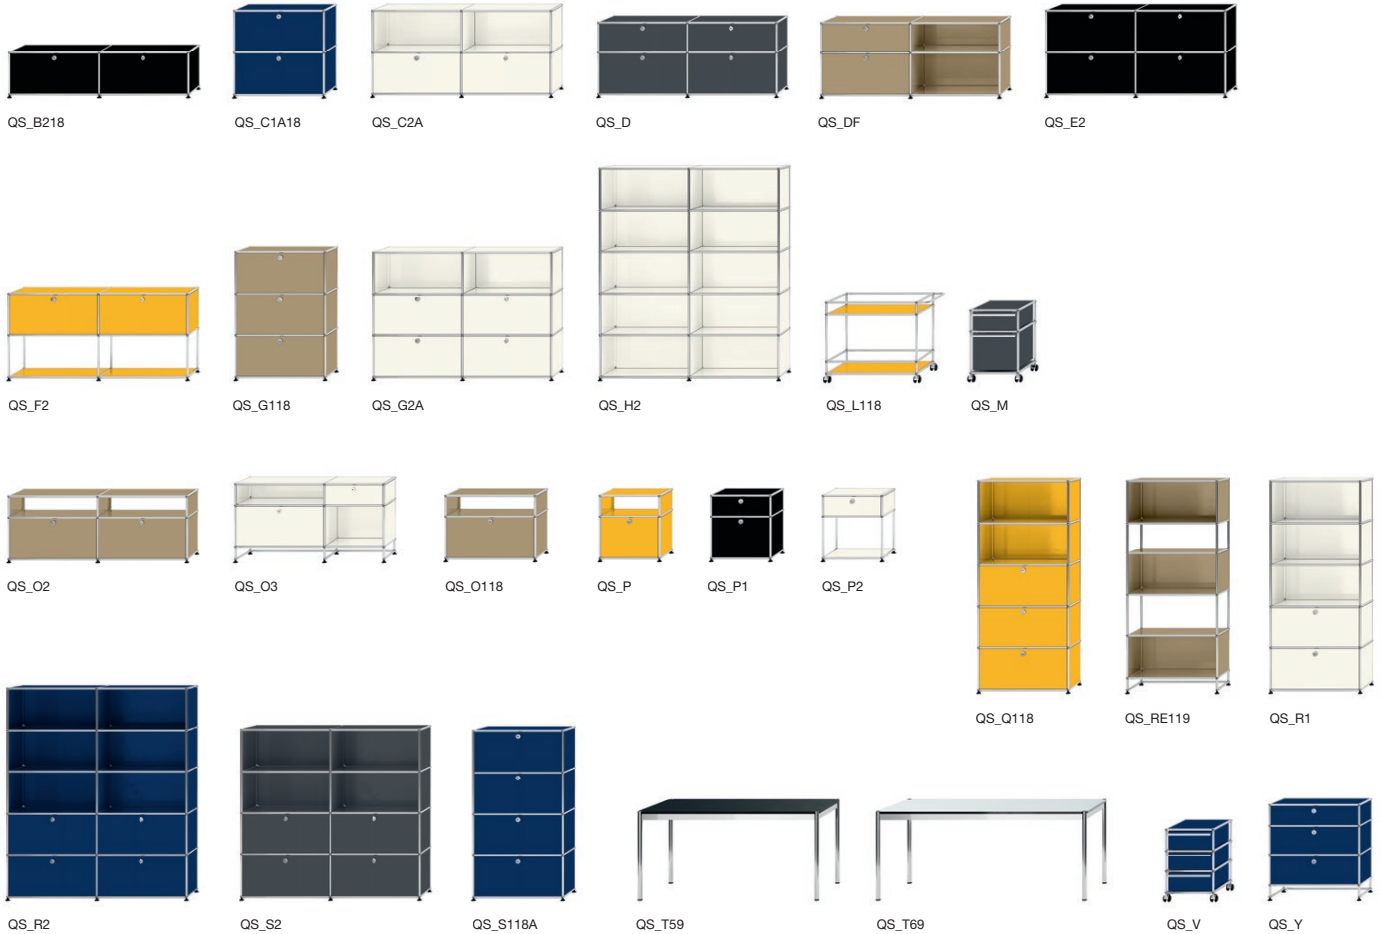

USM Haller Shelving Q118
 31"W 15"D 71"H
 with two drop down doors,
 cable cut out and one drawer
USD \$3,598

USM Haller Shelving H2
 60"W 15"D 71"H
 open shelving
USD \$4,066

Define your workspace.

USM Haller Table T69
69"W 30"D 29"H

Pearl gray laminate .02
USD \$1,506

Black linoleum .41
USD \$1,962

USM Haller Shelving R2
60"W 15"D 71"H
with two drop down doors
and two drawers
USD \$5,892

Modular furniture in timeless designs is available with Quick Ship delivery. USM Haller, a modern design classic made in Switzerland since 1963, continually represents high quality, precision and growth into the spaces of your future. In our Quick Ship program, we offer a distinct selection of USM Haller pieces in 6 colors for the home and office, in stock for shipping within 2–3 weeks in the continental U.S.

List prices valid through 2019.

Quick Ship Colors

Quick Ship Table Surfaces

USM Modular Furniture
 28-30 Greene Street
 New York, NY 10013
 Phone +1 212 371 1230

www.usm.com